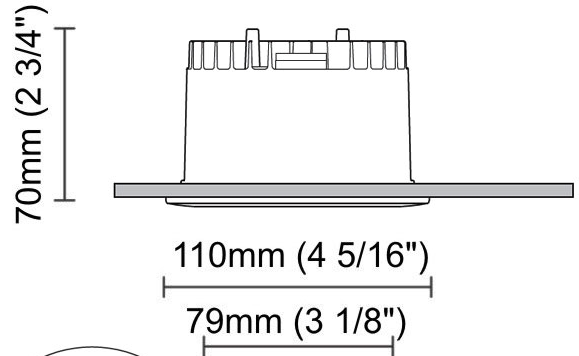

GENERAL

Series: Dixit
 Subseries: Dixit RA11
 Partner: Ivela
 Division: Architectural
 Installation: Recessed
 Product Type: Downlight
 Mounting Location: Ceiling
 Light Distribution: Direct

PHYSICAL

Aperture Sizes - Downlights: 3"
 Shape: Round
 Diameter (mm): 110
 Diameter (in): 4 5/16
 Height (mm): 70
 Height (in): 2 7/4
 Min. Recessing Depth (mm): 110
 Min. Recessing Depth (in): 4 15/16
 Weight (kg): 0.6
 Weight (lbs): 1.32
 Diffuser: Clear Polycarbonate
 Fixture Finish: MWH
 Fixture Material: Aluminum Die Cast
 Cut-out Measurements: 100mm / 3 15/16"

OPTICAL

Optic°: 55
 Adjustability: Fixed
 Upon Request: Optic 18° or 30° (mirror-metallized) / 70° (white)

RATINGS AND CERTIFICATIONS

Certified By: Certified for North American Standards
 IP rating: IP43
 IK Rating: IK08
 Glare Rating: ≤ 19

GENERAL

Series: Dixit
 Subseries: Dixit RA8
 Partner: Ivela
 Division: Architectural
 Installation: Recessed
 Product Type: Downlight
 Mounting Location: Ceiling
 Light Distribution: Direct

PHYSICAL

Aperture Sizes - Downlights: 2"
 Shape: Square
 Length (mm): 80
 Length (in): 3 1/8"
 Width (mm): 80
 Width (in): 3 1/8"
 Height (mm): 70
 Height (in): 2 3/4"
 Min. Recessing Depth (mm): 110
 Min. Recessing Depth (in): 4 5/16"
 Weight (kg): 0.4
 Weight (lbs): 0.88
 Diffuser: Clear Polycarbonate
 Fixture Finish: MWH
 Fixture Material: Aluminum Die Cast
 Cut-out Measurements: 70mm / 2 3/4"