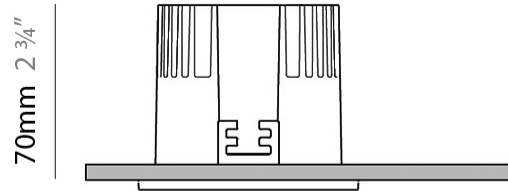

ELECTRICAL

Lamp Type: LED
Total Output Wattage (W): 9 / 12
Dimming: Tri-Mode (Non-Dimming and Phase Dimming (120Vac only) and 0-10V Dimming)
Driver Included: No
Driver Location: Recessed Housing
Driver Type: Constant Current - Universal
Driver Class: Class 2
Input Voltage (V): 120 - 277
Constant Current (MA): 250 / 350

LED

Number of LEDs: 1
Color Temperature (°K): 2700 / 3000
Max. Delivered Lumen (lm): 1096 / 1447
CRI: >80 CRI
Efficiency (%): 87.7
Lamp Life (hrs): 50000
Upon Request: 3500K upon request

OPTICAL

Optic°: 26
Adjustability: Fixed
Upon Request: Optic 45° (mirror-metallized) / 65° (white)

RATINGS AND CERTIFICATIONS

Certified By: Certified for North American Standards
IP rating: IP44
IK Rating: IK08
Glare Rating: ≤ 19

Zaneen Group Inc. © 2026, T 1800-388-3382, F 416-247-9319, www.zaneen.com

Available for International specifications by adding 'INT' at the end of the existing Model #. For assistance on 'custom' specifications, contact zteam@zaneen.com. In a constant effort to supply the best product, we reserve the right to change specifications or materials without notice. The most recent specification sheets are found at zaneen.com